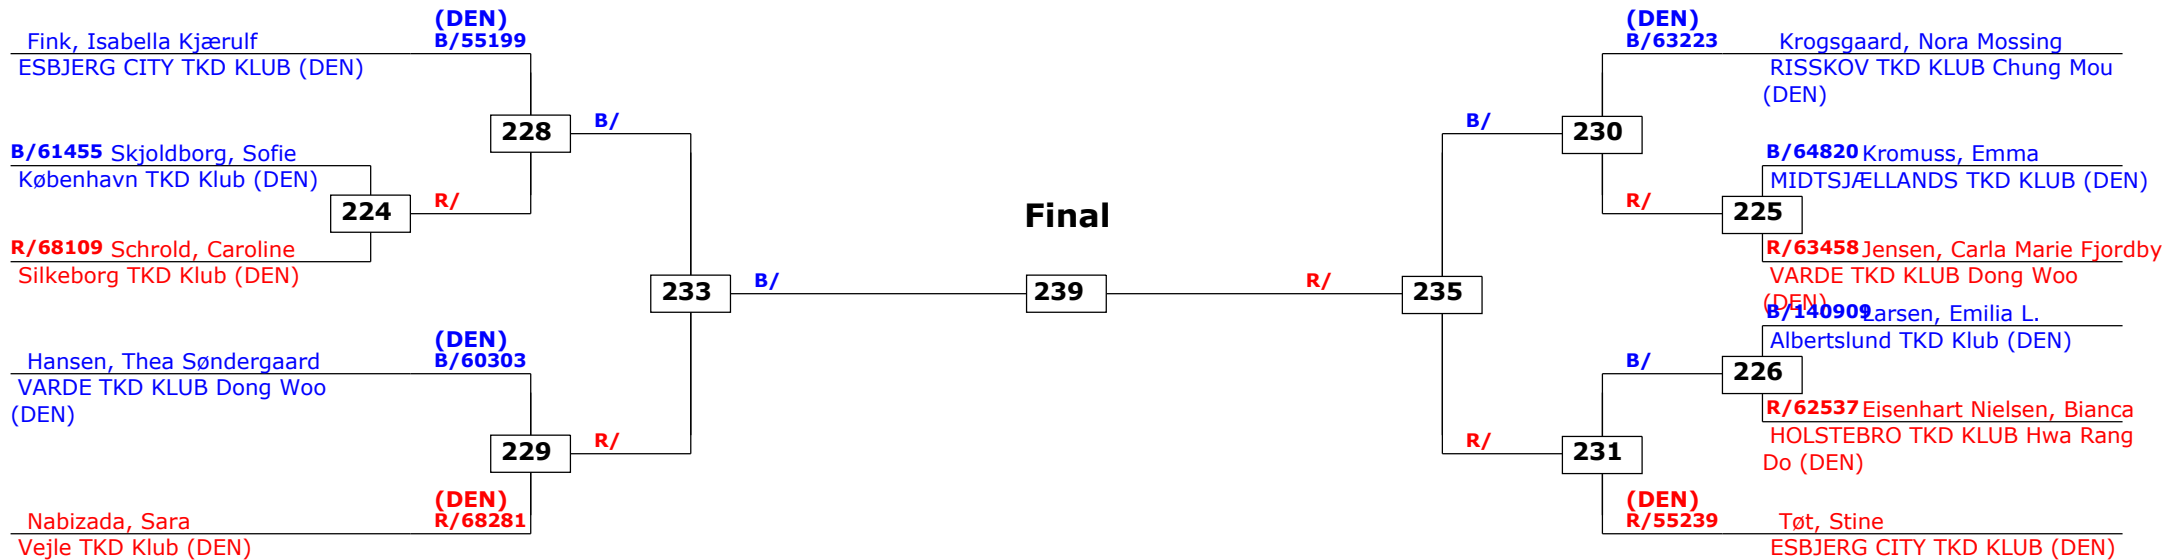

Beg - Oevet Cup Kamp
Fredericia, Denmark
31-01-2015
Boern Begynder Female A -35 (Fly)
Active competitors: 11
Competition date: 31-01-2015

Result legend: (PUN) Punishment
(WDR) Withdrawal (KO) Knock out
(DSQ) Disqualified (SDP) Sudden death
(RSC) Ref. stop contest (PTG) Points win (gap)
(SUP) Superiority (PTF) Points win (normal)

Prize winners: