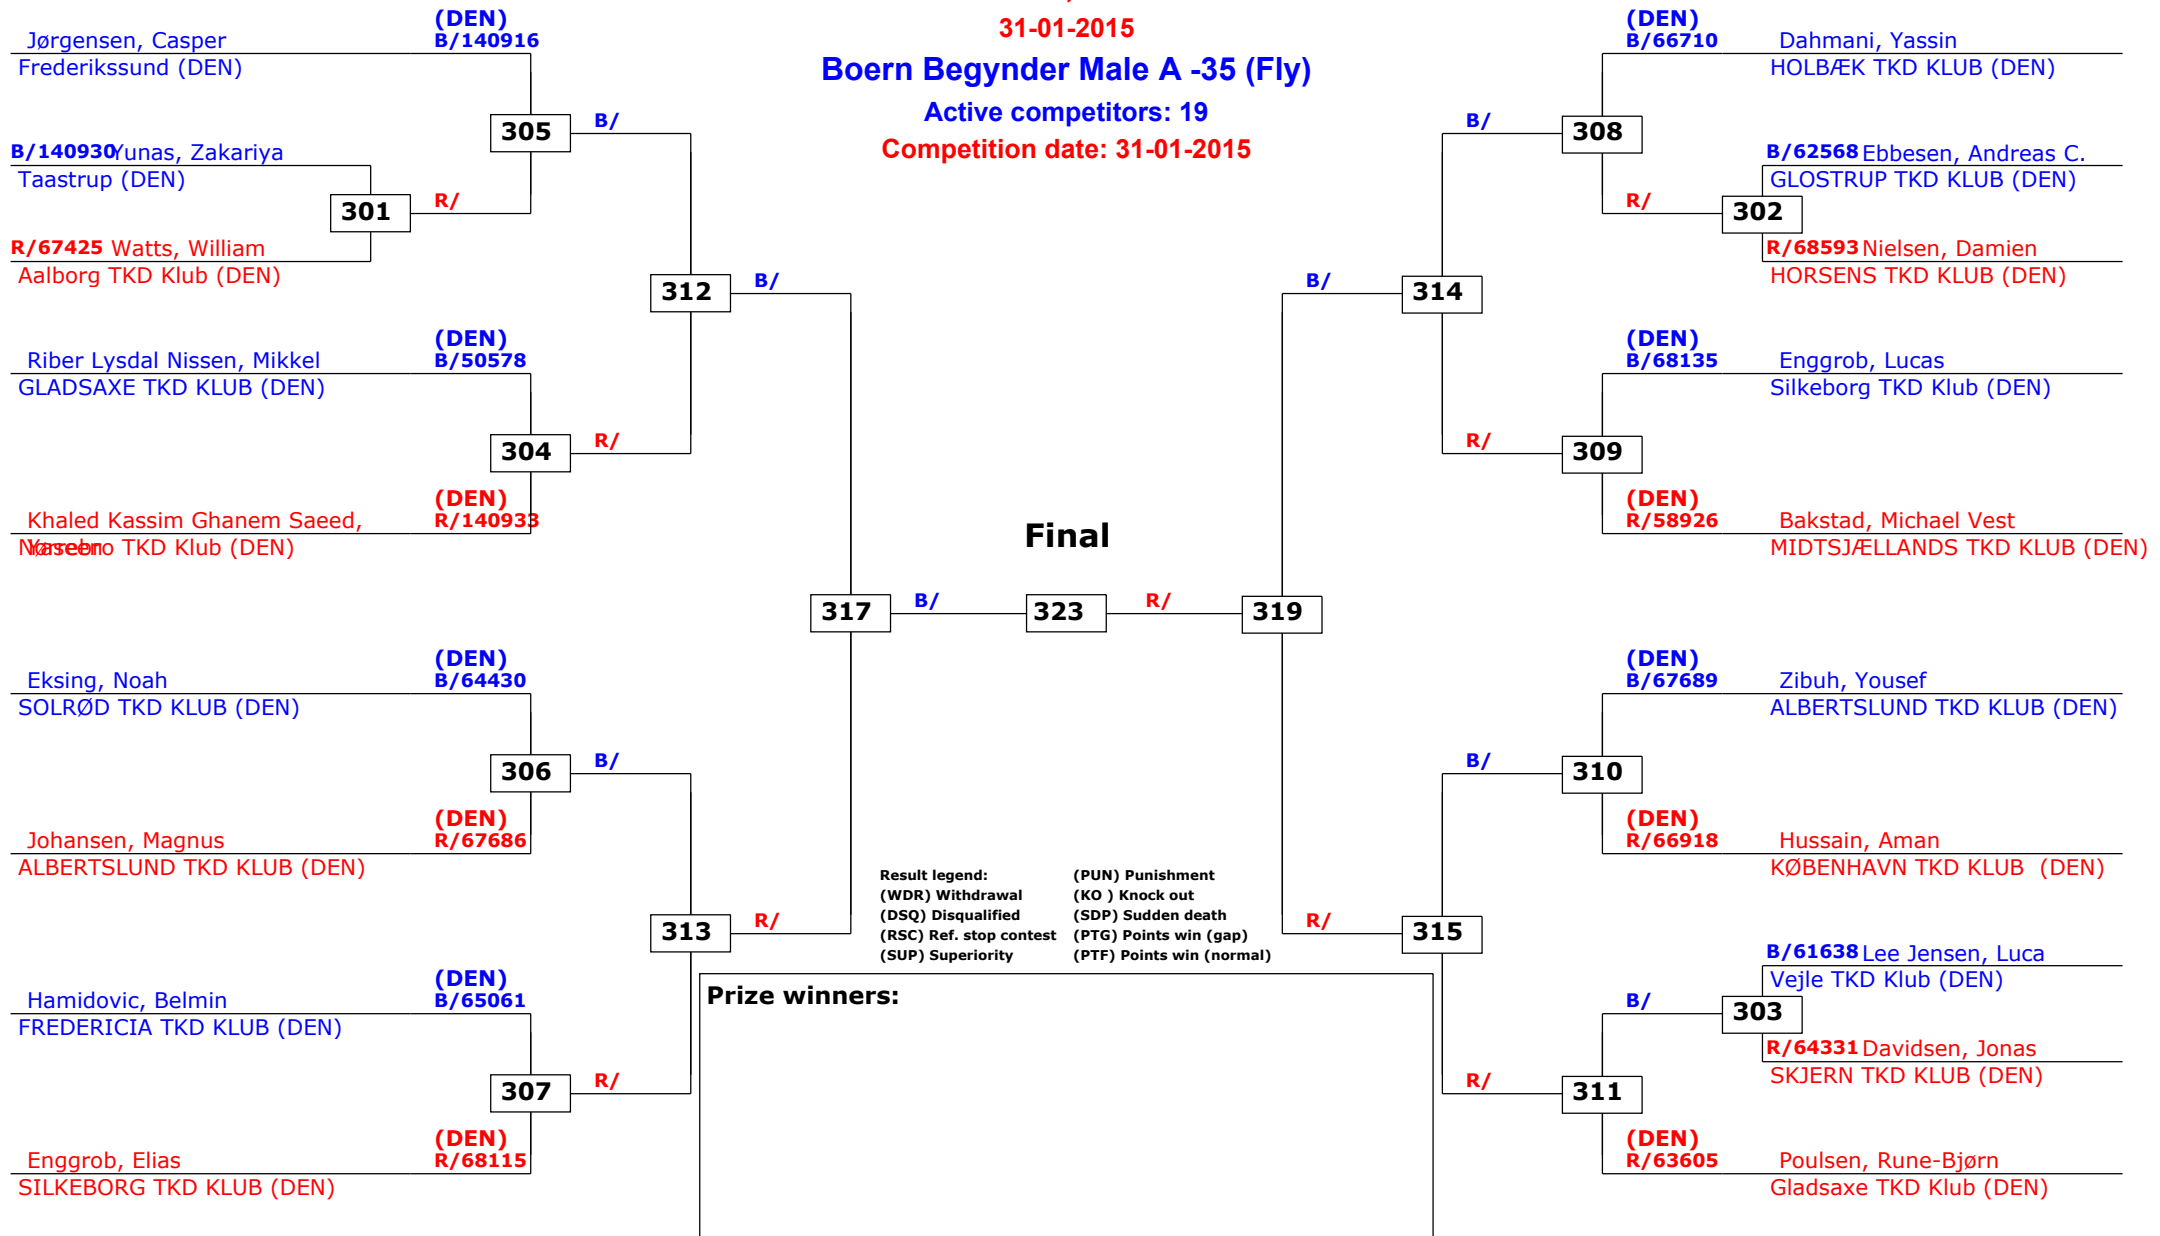

Prize winners:

Beg - Oevet Cup Kamp

Fredericia, Denmark

31-01-2015

Boern Begynder Male A -35 (Fly)

Active competitors: 19

Competition date: 31-01-2015

Beg - Oevet Cup Kamp
Fredericia, Denmark
31-01-2015
Boern Begynder Male A -46 (Feather)
Active competitors: 7
Competition date: 31-01-2015