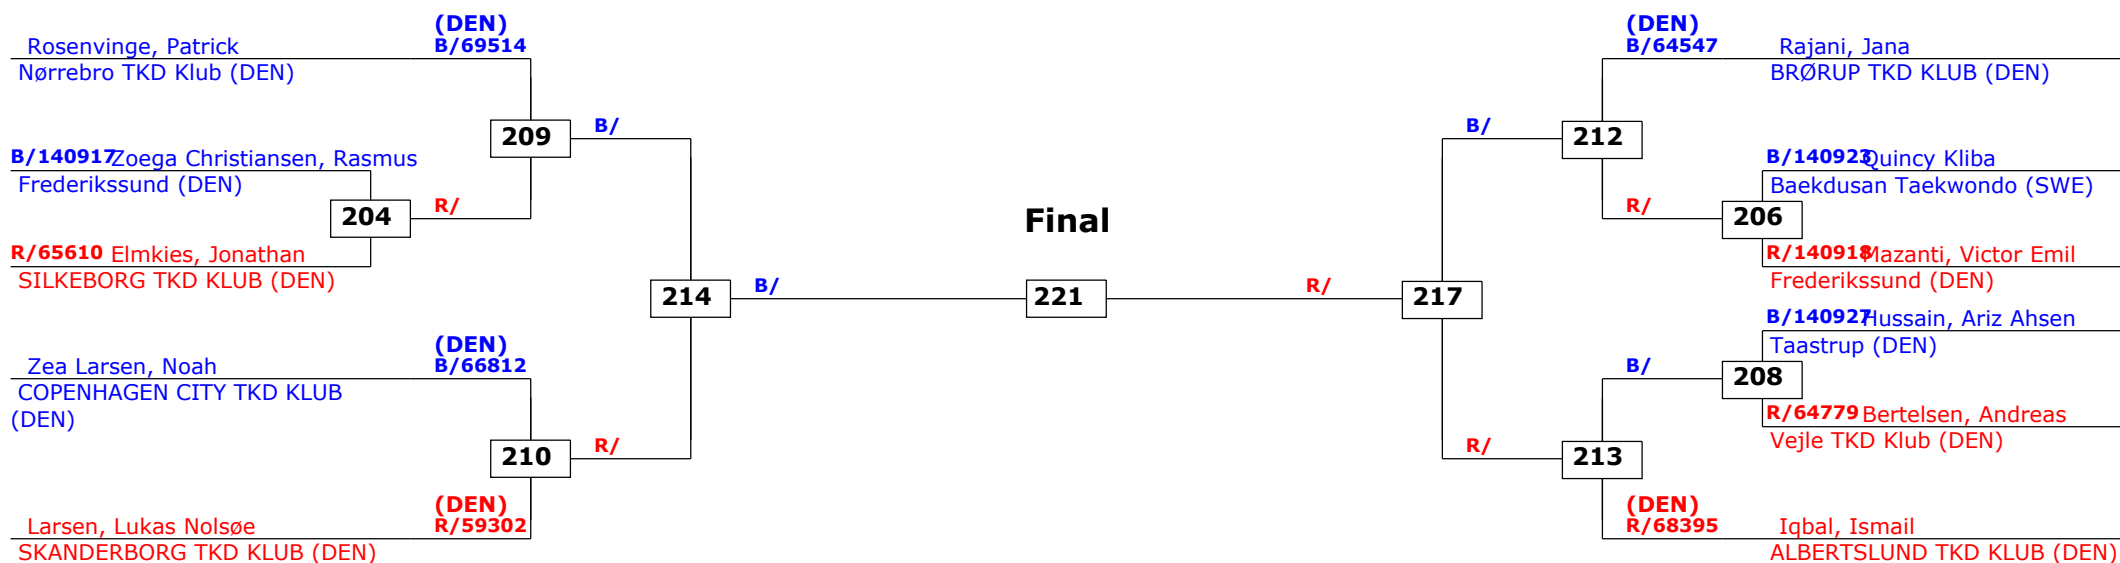

Beg - Oevet Cup Kamp
Fredericia, Denmark
31-01-2015
Boern Begynder Male A -30 (Fin)
Active competitors: 11
Competition date: 31-01-2015

Result legend:

(WDR) Withdrawal	(PUN) Punishment
(DSQ) Disqualified	(KO) Knock out
(RSC) Ref. stop contest	(SDP) Sudden death
(SUP) Superiority	(PTG) Points win (gap)
	(PTF) Points win (normal)

Prize winners: