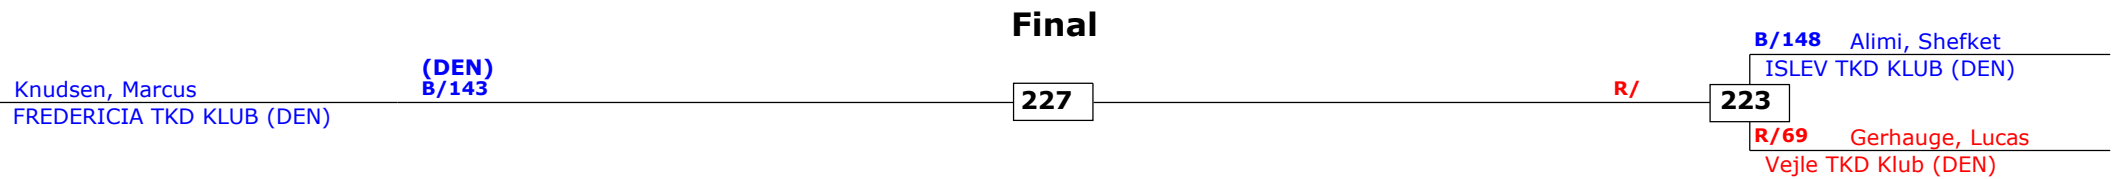

Esbjerg kamp Plus Cup
Esbjerg, Denmark
28-02-2015
Boern Begynder Male A -66 (Middle)
Active competitors: 3
Competition date: 28-02-2015

Result legend: (PUN) Punishment
(WDR) Withdrawal (KO) Knock out
(DSQ) Disqualified (SDP) Sudden death
(RSC) Ref. stop contest (PTG) Points win (gap)
(SUP) Superiority (PTF) Points win (normal)

Prize winners: