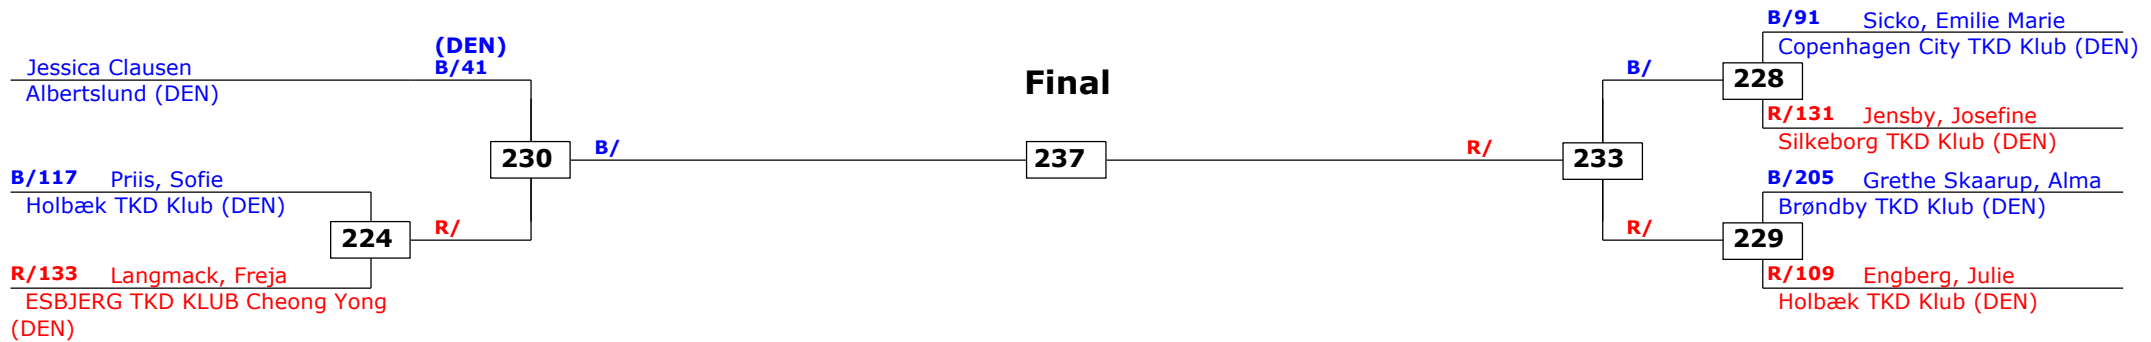

Esbjerg kamp Plus Cup
Esbjerg, Denmark
28-02-2015
Boern Begynder Female A -30 (Fin)
Active competitors: 7
Competition date: 28-02-2015

Result legend:

(WDR) Withdrawal	(PUN) Punishment
(DSQ) Disqualified	(KO) Knock out
(RSC) Ref. stop contest	(SDP) Sudden death
(SUP) Superiority	(PTG) Points win (gap)
	(PTF) Points win (normal)

Prize winners: