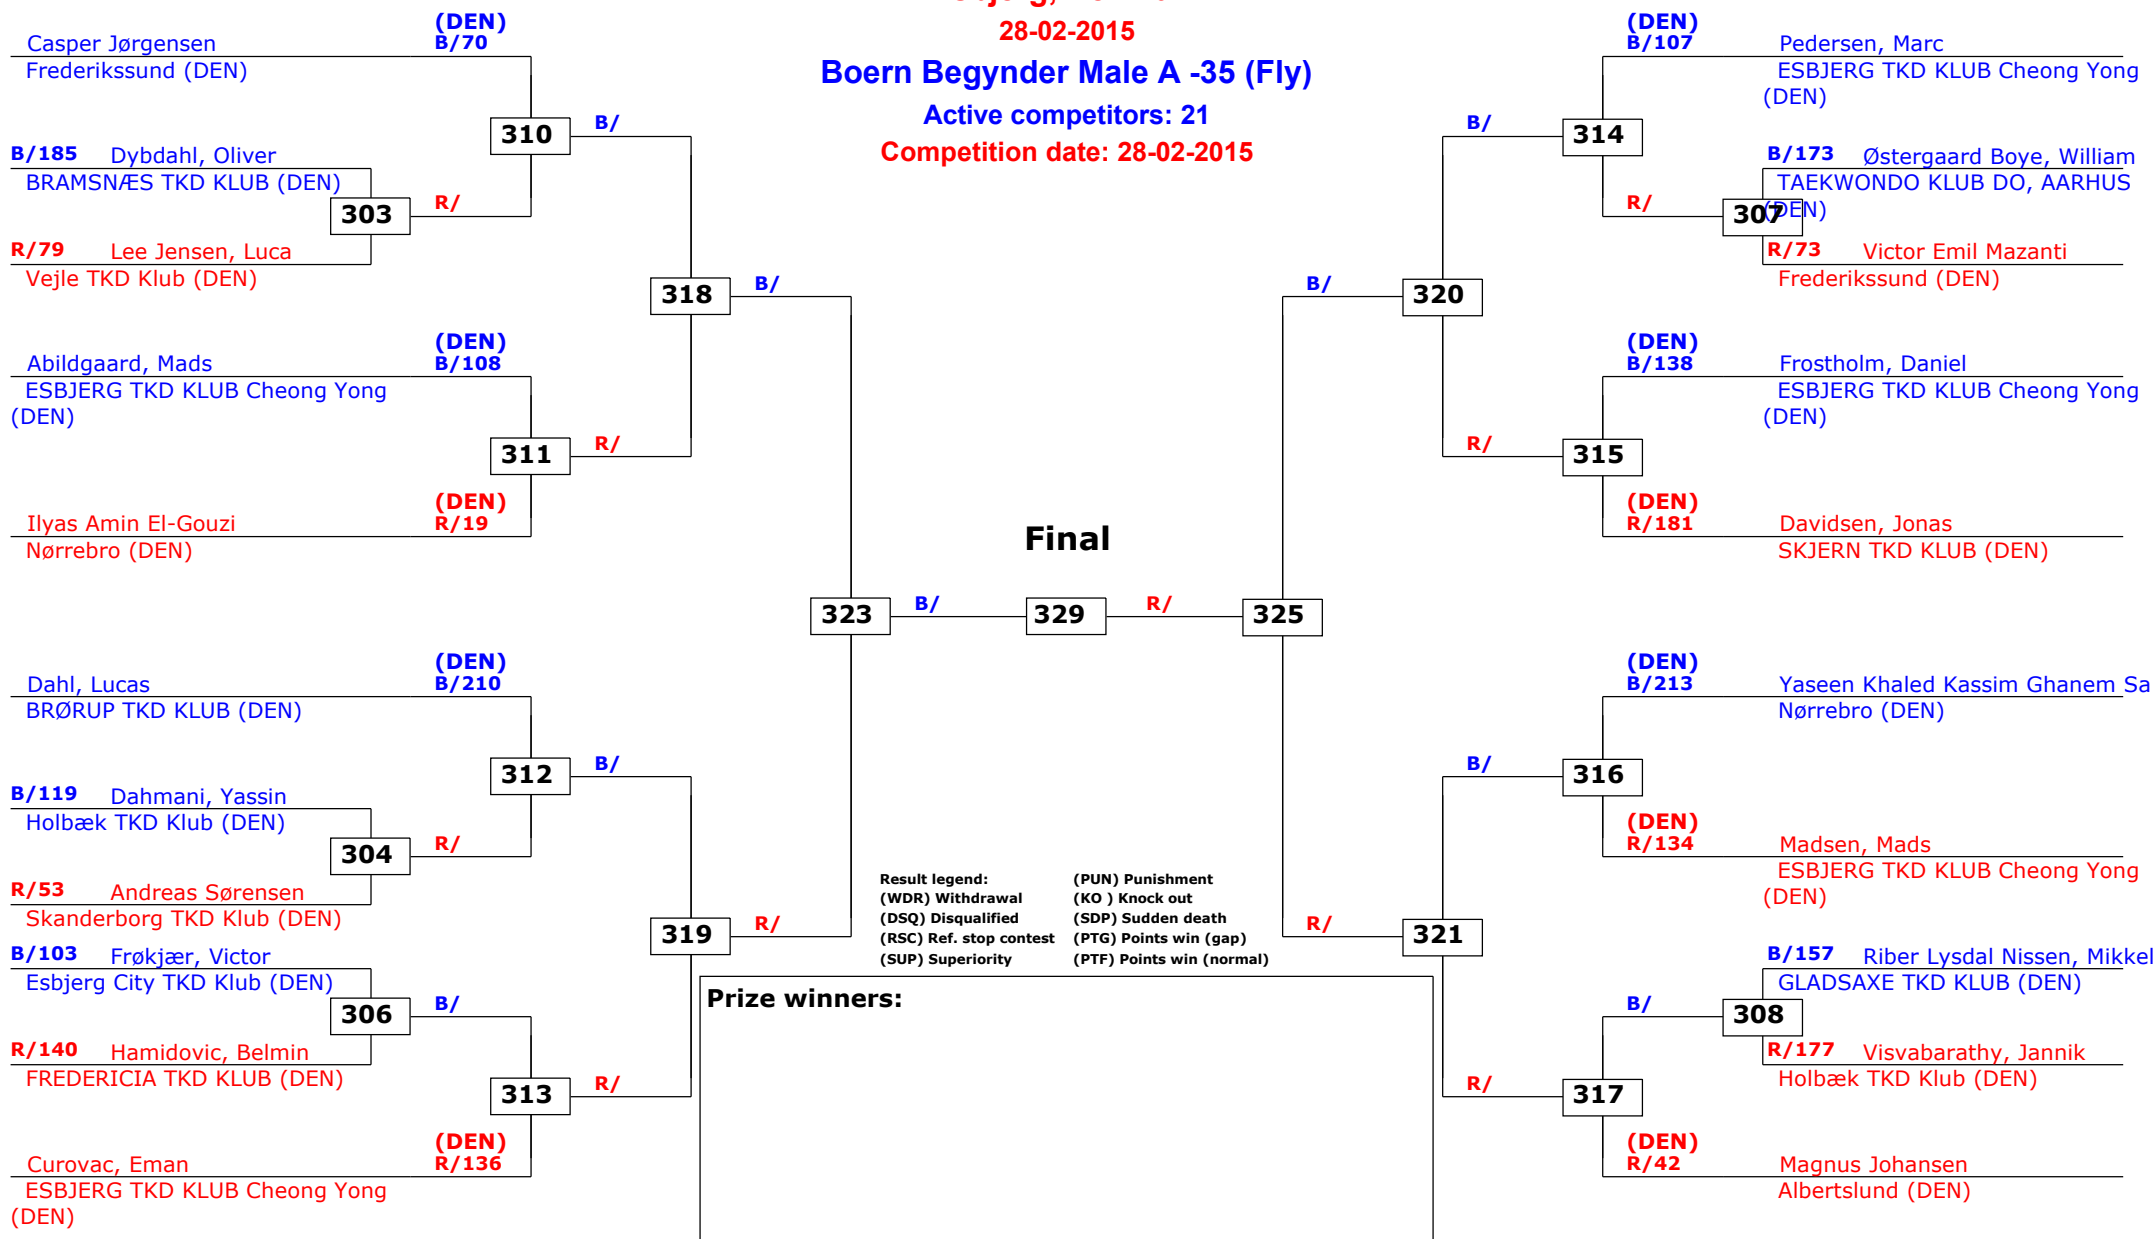

Prize winners:

Esbjerg kamp Plus Cup

Esbjerg, Denmark

28-02-2015

Boern Begynder Male A -35 (Fly)

Active competitors: 21

Competition date: 28-02-2015

Esbjerg kamp Plus Cup
Esbjerg, Denmark
28-02-2015
Boern Begynder Male A -40 (Bantam)
Active competitors: 10
Competition date: 28-02-2015