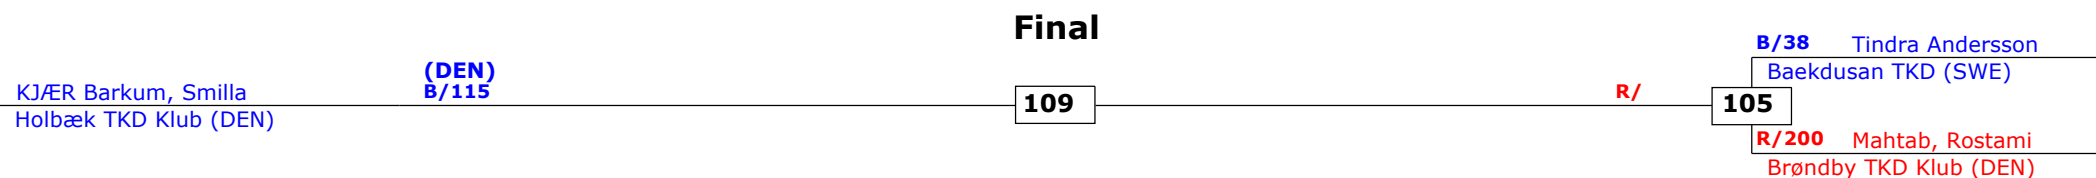

Esbjerg kamp Plus Cup
Esbjerg, Denmark
28-02-2015
Boern Oevet Female A -35 (Fly)
Active competitors: 3
Competition date: 28-02-2015

Result legend: (PUN) Punishment
(WDR) Withdrawal (KO) Knock out
(DSQ) Disqualified (SDP) Sudden death
(RSC) Ref. stop contest (PTG) Points win (gap)
(SUP) Superiority (PTF) Points win (normal)

Prize winners: