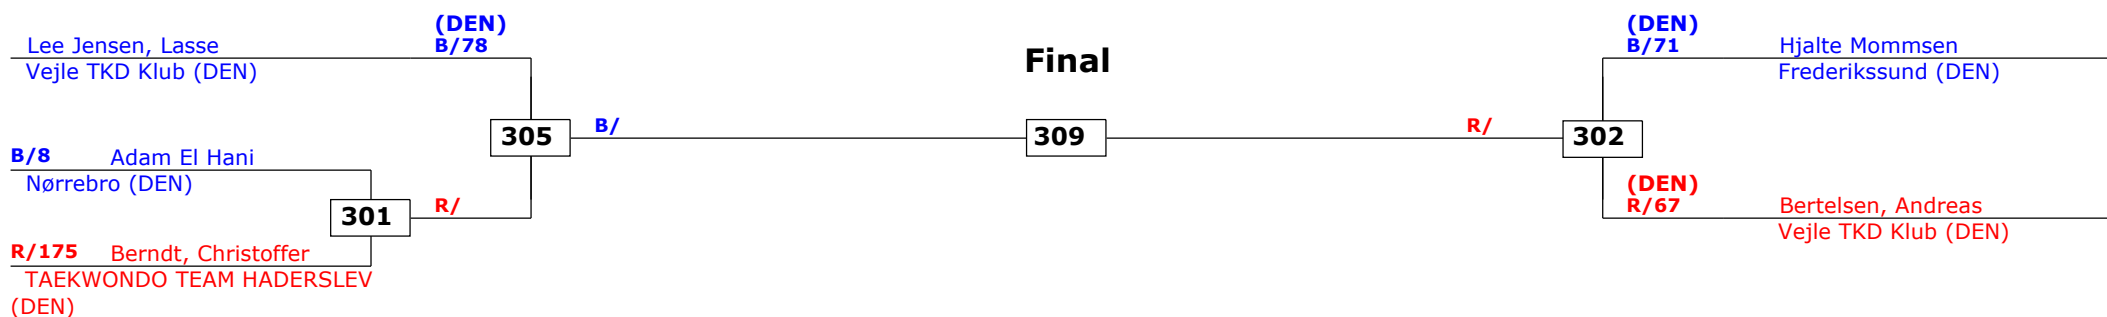

Esbjerg kamp Plus Cup
Esbjerg, Denmark
28-02-2015
Boern Begynder Male A -26 (Ultra Fin)
Active competitors: 5
Competition date: 28-02-2015

Result legend:

(WDR) Withdrawal	(PUN) Punishment
(DSQ) Disqualified	(KO) Knock out
(RSC) Ref. stop contest	(SDP) Sudden death
(SUP) Superiority	(PTG) Points win (gap)
	(PTF) Points win (normal)

Prize winners: