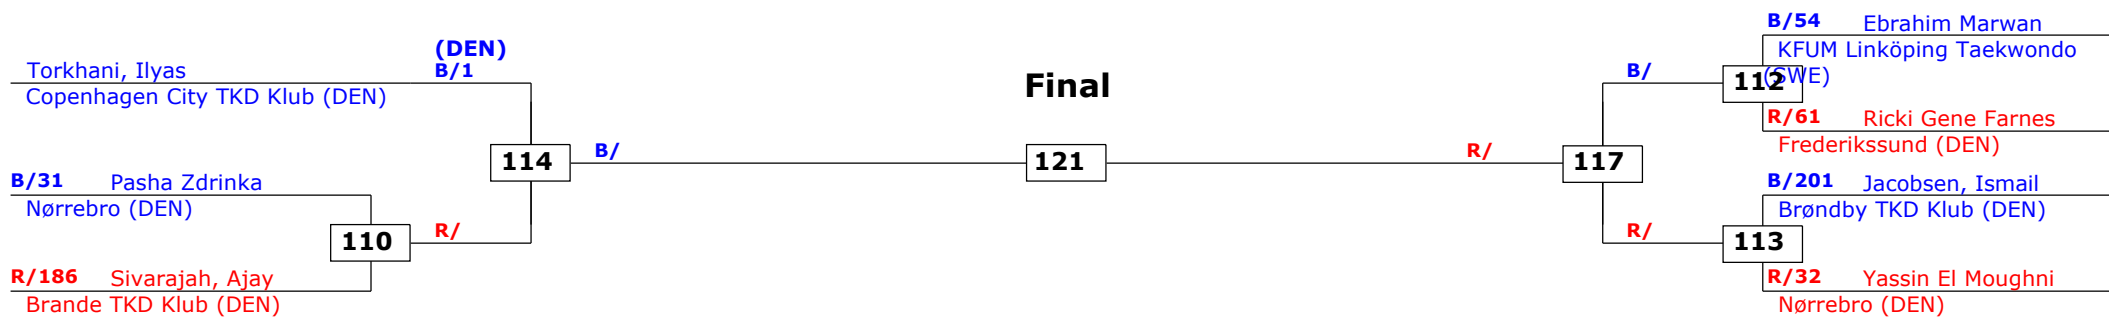

Esbjerg kamp Plus Cup

Esbjerg, Denmark

28-02-2015

Cadet Male A -33 (Fin)

Active competitors: 7

Competition date: 28-02-2015

Result legend: (PUN) Punishment
(WDR) Withdrawal (KO) Knock out
(DSQ) Disqualified (SDP) Sudden death
(RSC) Ref. stop contest (PTG) Points win (gap)
(SUP) Superiority (PTF) Points win (normal)

Prize winners: