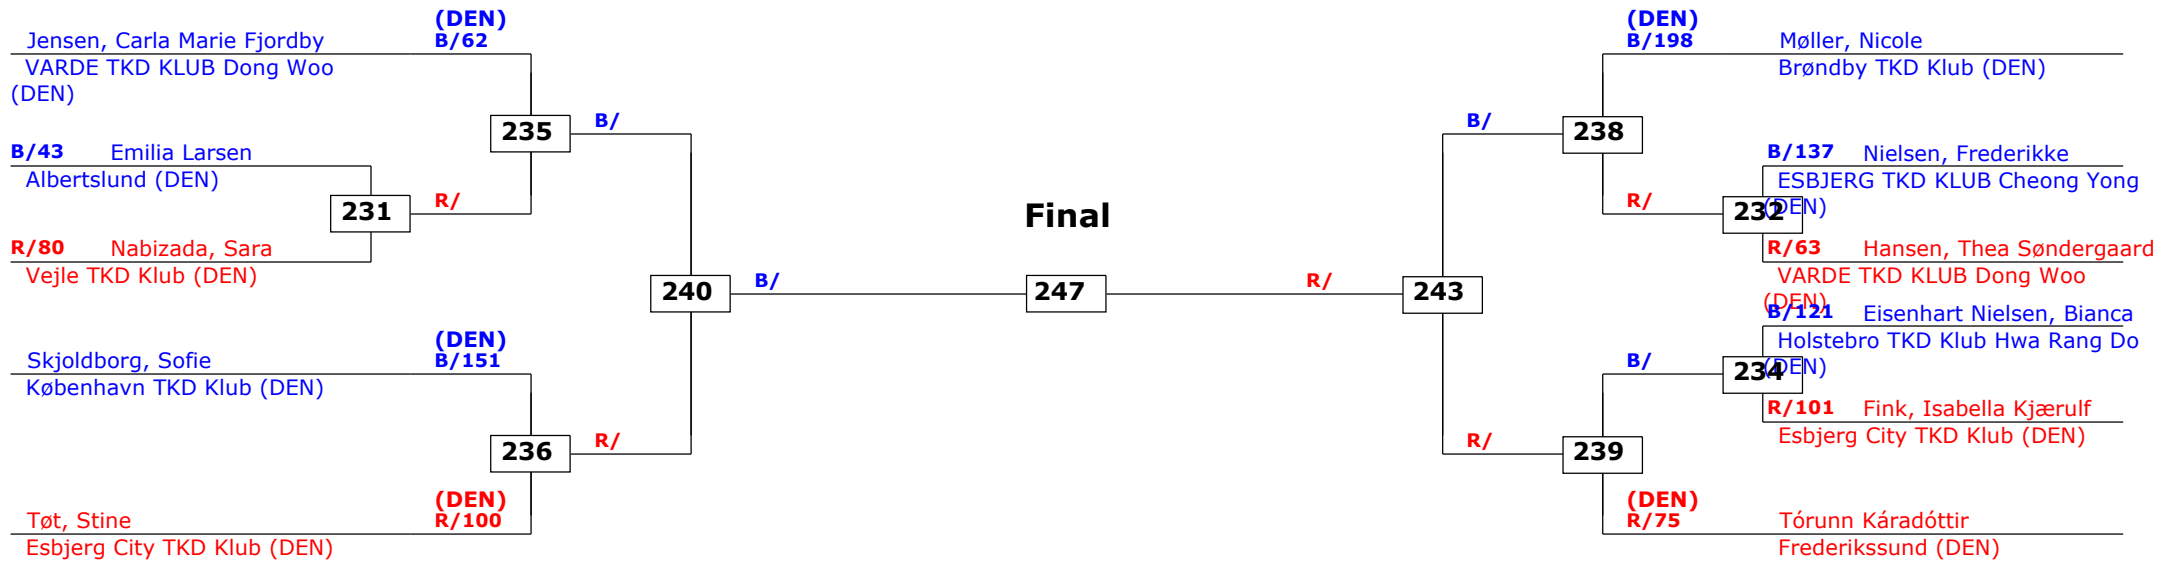

Esbjerg kamp Plus Cup
Esbjerg, Denmark
28-02-2015
Boern Begynder Female A -35 (Fly)
Active competitors: 11
Competition date: 28-02-2015

Result legend:

(WDR) Withdrawal	(PUN) Punishment
(DSQ) Disqualified	(KO) Knock out
(RSC) Ref. stop contest	(SDP) Sudden death
(SUP) Superiority	(PTG) Points win (gap)
	(PTF) Points win (normal)

Prize winners: