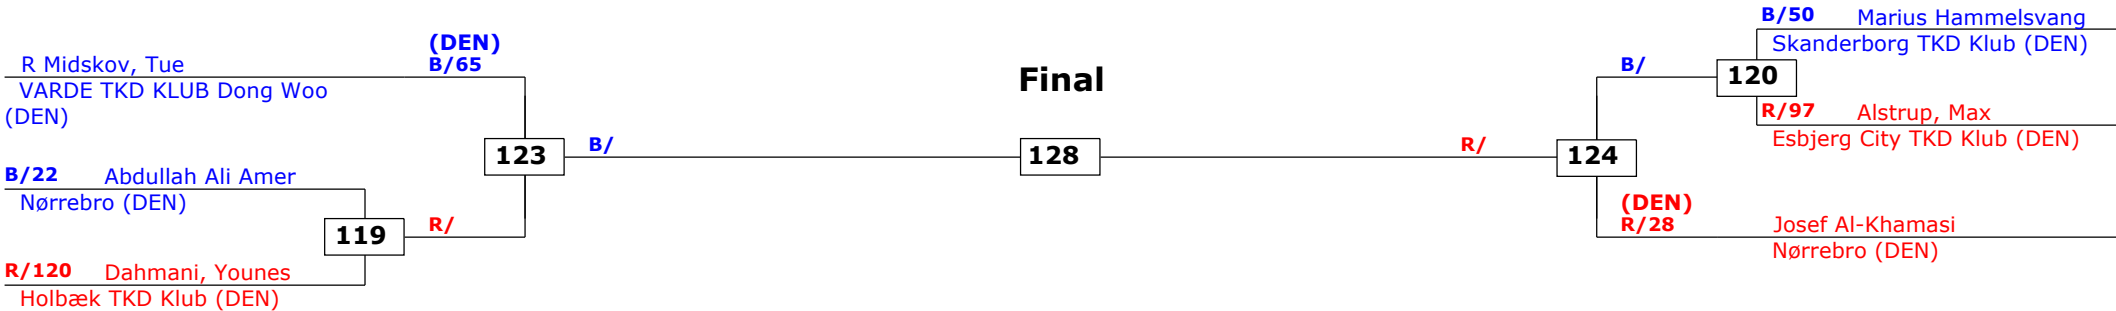

Prize winners:

Esbjerg kamp Plus Cup

Esbjerg, Denmark

28-02-2015

Cadet Male A -45 (Feather)

Active competitors: 6

Competition date: 28-02-2015

Result legend: (PUN) Punishment
 (WDR) Withdrawal (KO) Knock out
 (DSQ) Disqualified (SDP) Sudden death
 (RSC) Ref. stop contest (PTG) Points win (gap)
 (SUP) Superiority (PTF) Points win (normal)