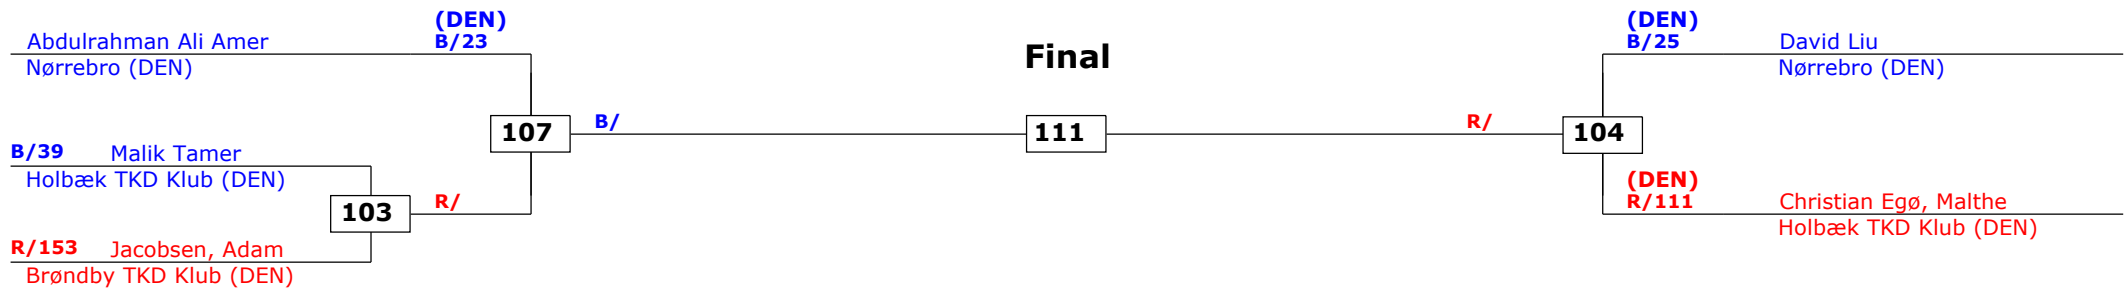

Esbjerg kamp Plus Cup

Esbjerg, Denmark

28-02-2015

Boern Oevet Male A -35 (Fly)

Active competitors: 5

Competition date: 28-02-2015

Result legend:

(WDR) Withdrawal	(PUN) Punishment
(DSQ) Disqualified	(KO) Knock out
(RSC) Ref. stop contest	(SDP) Sudden death
(SUP) Superiority	(PTG) Points win (gap)
	(PTF) Points win (normal)