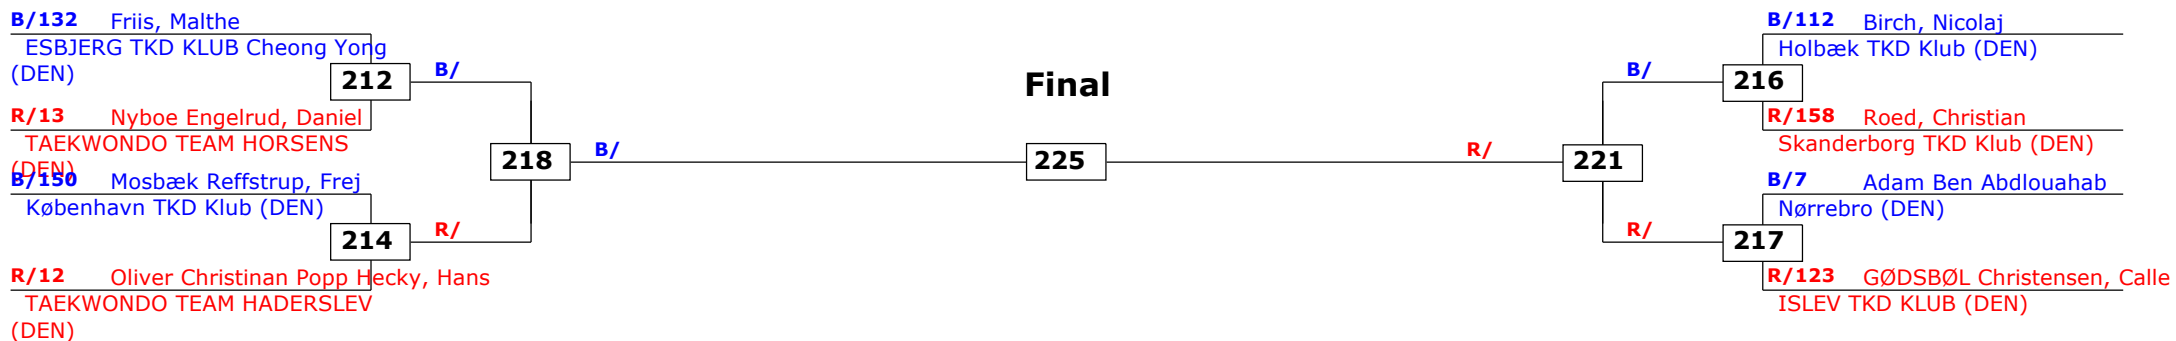

Esbjerg kamp Plus Cup
Esbjerg, Denmark
28-02-2015
Boern Begynder Male A -46 (Feather)
Active competitors: 8
Competition date: 28-02-2015

Result legend:

(WDR) Withdrawal	(PUN) Punishment
(DSQ) Disqualified	(KO) Knock out
(RSC) Ref. stop contest	(SDP) Sudden death
(SUP) Superiority	(PTG) Points win (gap)
	(PTF) Points win (normal)

Prize winners: