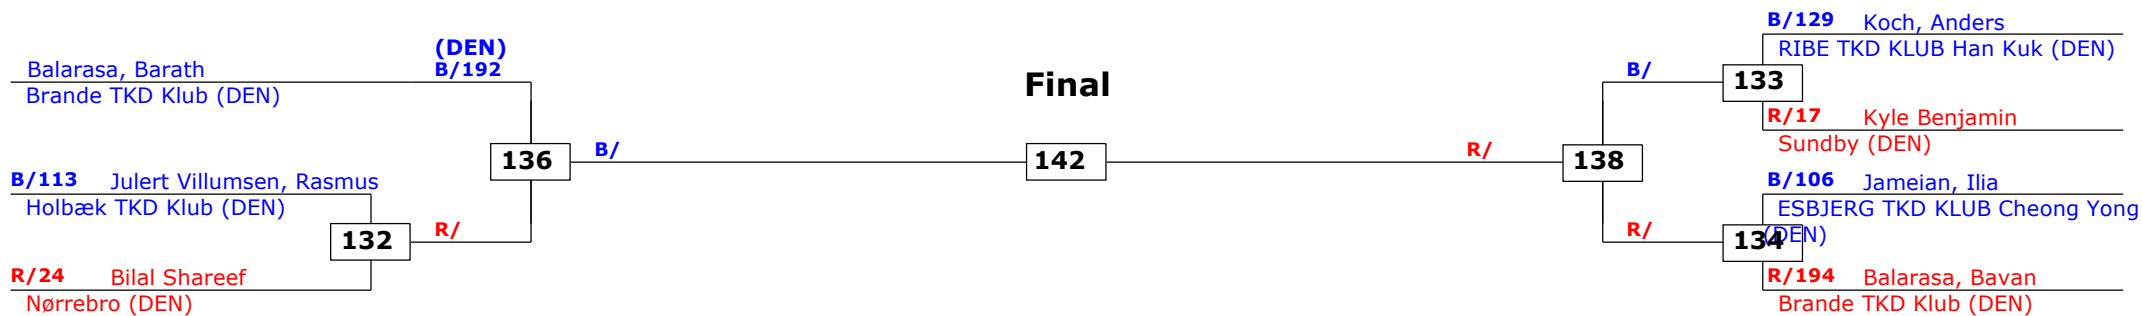

Prize winners:

Esbjerg kamp Plus Cup

Esbjerg, Denmark

28-02-2015

Junior Oevet Male A -48 (Fly)

Active competitors: 7

Competition date: 28-02-2015

Result legend: (PUN) Punishment
(WDR) Withdrawal (KO) Knock out
(DSQ) Disqualified (SDP) Sudden death
(RSC) Ref. stop contest (PTG) Points win (gap)
(SUP) Superiority (PTF) Points win (normal)