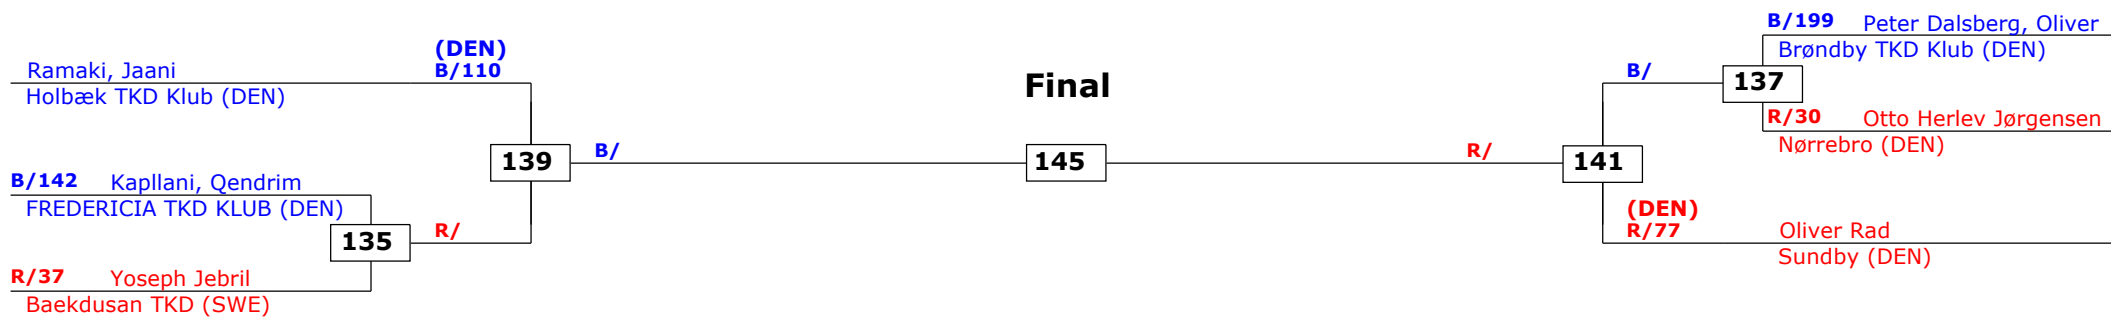

Esbjerg kamp Plus Cup
Esbjerg, Denmark
28-02-2015
Junior Oevet Male A -55 (Feather)
Active competitors: 6
Competition date: 28-02-2015

Result legend:

(WDR) Withdrawal	(PUN) Punishment
(DSQ) Disqualified	(KO) Knock out
(RSC) Ref. stop contest	(SDP) Sudden death
(SUP) Superiority	(PTG) Points win (gap)
	(PTF) Points win (normal)

Prize winners: