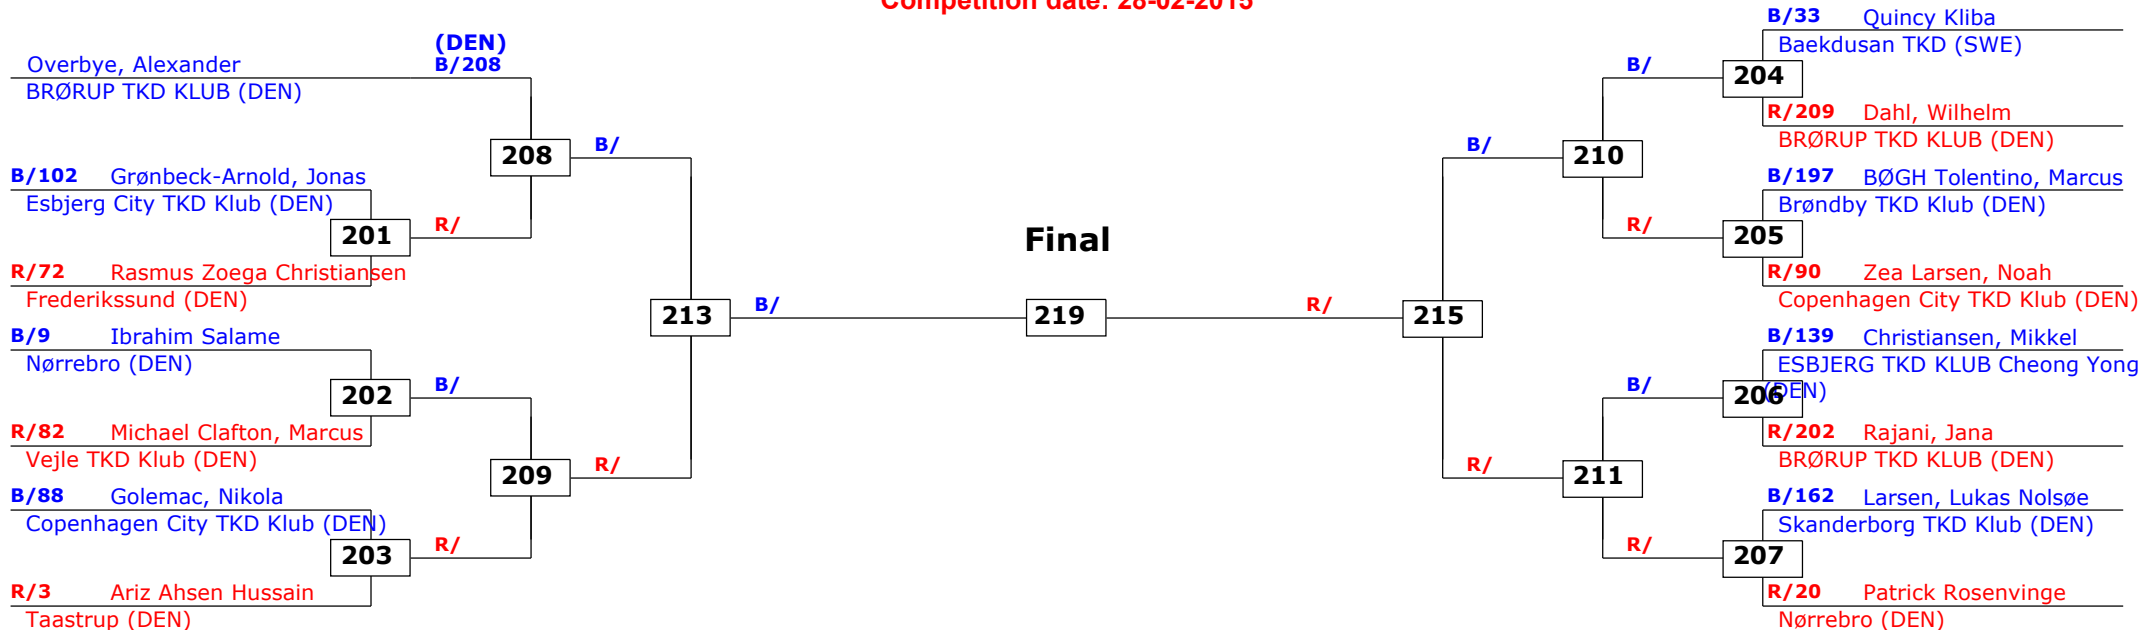

Esbjerg kamp Plus Cup
Esbjerg, Denmark
28-02-2015
Boern Begynder Male A -30 (Fin)
Active competitors: 15
Competition date: 28-02-2015

Result legend:

(WDR) Withdrawal	(PUN) Punishment
(DSQ) Disqualified	(KO) Knock out
(RSC) Ref. stop contest	(SDP) Sudden death
(SUP) Superiority	(PTG) Points win (gap)
	(PTF) Points win (normal)

Prize winners: