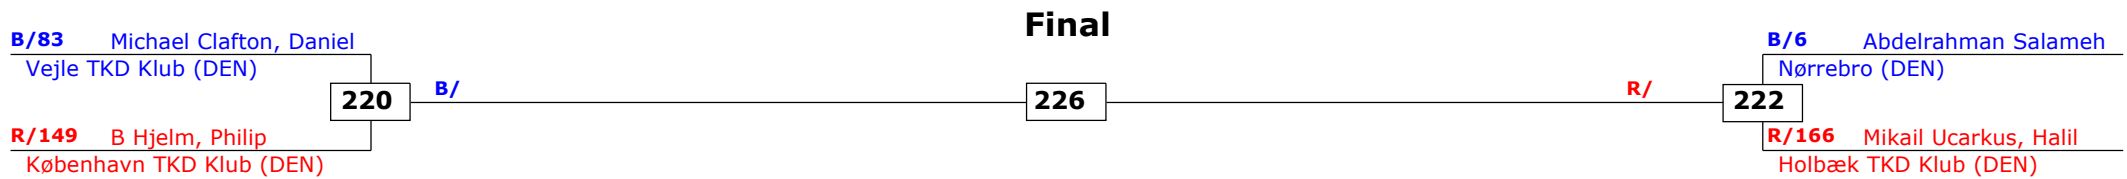

Esbjerg kamp Plus Cup
Esbjerg, Denmark
28-02-2015
Boern Begynder Male A -52 (Light)
Active competitors: 4
Competition date: 28-02-2015

Result legend:

(WDR) Withdrawal	(PUN) Punishment
(DSQ) Disqualified	(KO) Knock out
(RSC) Ref. stop contest	(SDP) Sudden death
(SUP) Superiority	(PTG) Points win (gap)
	(PTF) Points win (normal)

Prize winners: