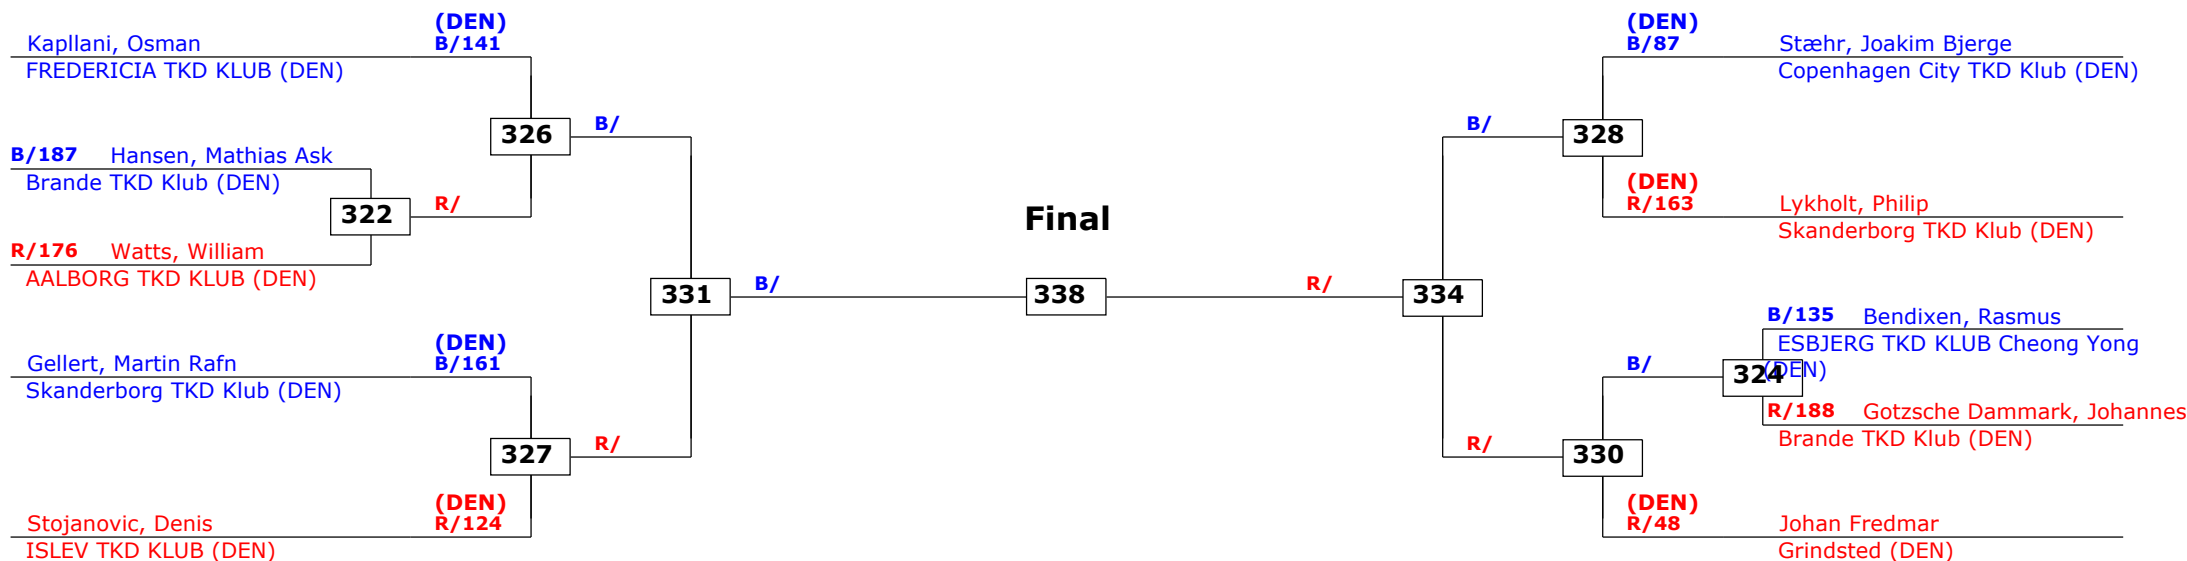

Prize winners:

Esbjerg kamp Plus Cup

Esbjerg, Denmark

28-02-2015

Boern Begynder Male A -35 (Fly)

Active competitors: 21

Competition date: 28-02-2015

Esbjerg kamp Plus Cup
Esbjerg, Denmark
28-02-2015
Boern Begynder Male A -40 (Bantam)
Active competitors: 10
Competition date: 28-02-2015