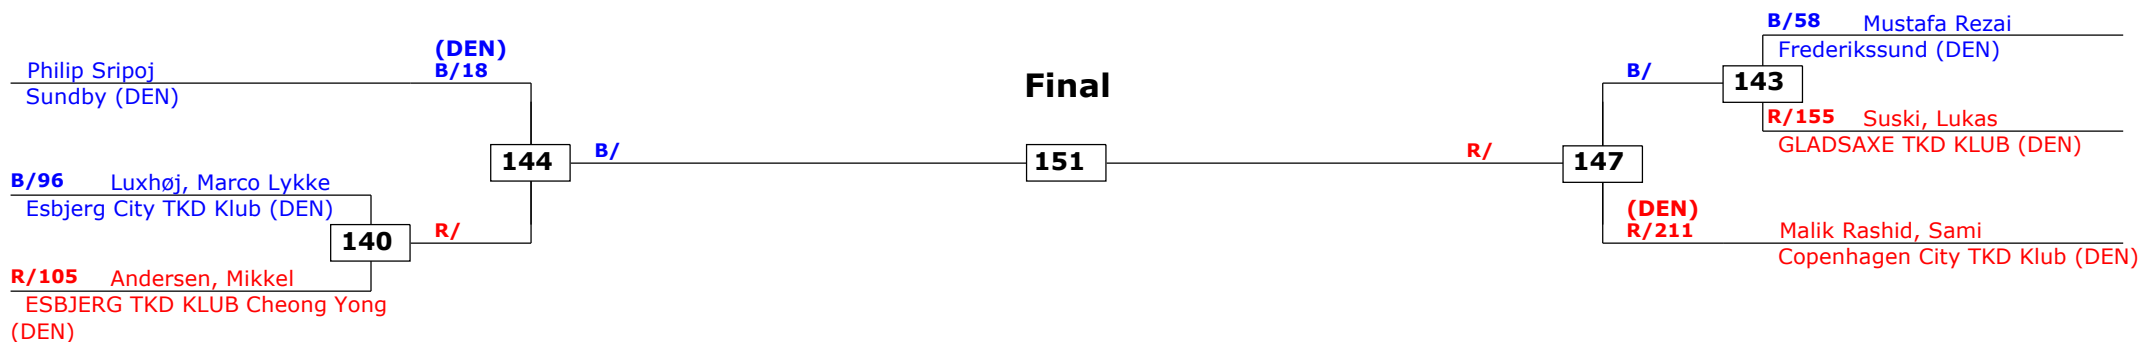

Esbjerg kamp Plus Cup
Esbjerg, Denmark
28-02-2015
Junior Oevet Male A -63 (Welter)
Active competitors: 6
Competition date: 28-02-2015

Result legend:

(WDR) Withdrawal	(PUN) Punishment
(DSQ) Disqualified	(KO) Knock out
(RSC) Ref. stop contest	(SDP) Sudden death
(SUP) Superiority	(PTG) Points win (gap)
	(PTF) Points win (normal)

Prize winners: