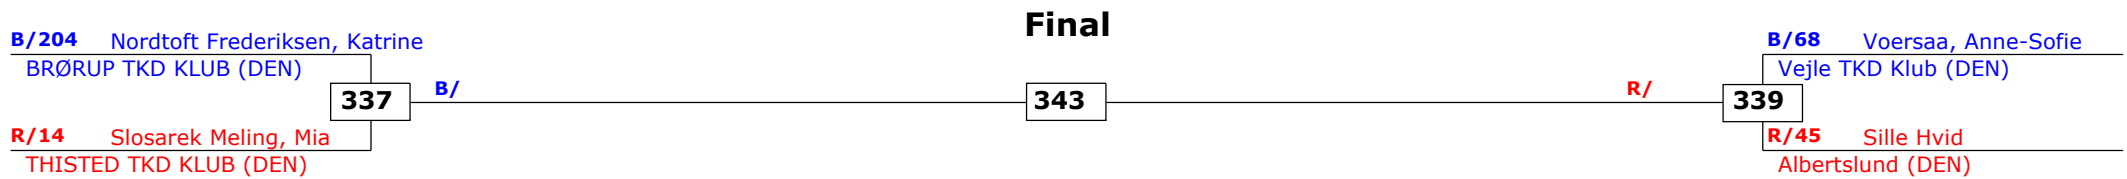

Esbjerg kamp Plus Cup
Esbjerg, Denmark
28-02-2015
Boern Begynder Female A -58 (Welter)
Active competitors: 4
Competition date: 28-02-2015

Result legend:

(WDR) Withdrawal	(PUN) Punishment
(DSQ) Disqualified	(KO) Knock out
(RSC) Ref. stop contest	(SDP) Sudden death
(SUP) Superiority	(PTG) Points win (gap)
	(PTF) Points win (normal)

Prize winners: