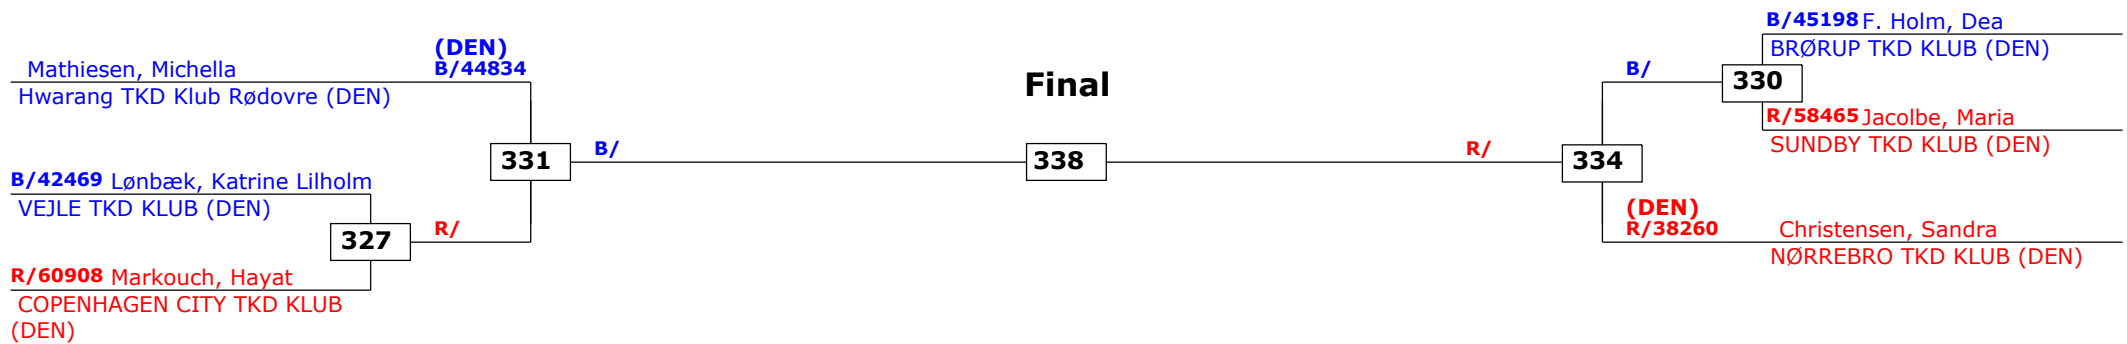

DM Kamp 2014
Odense, Denmark
29-11-2014
Senior Oevet Female A -53
Active competitors: 6
Competition date: 29-11-2014

Result legend: (PUN) Punishment
(WDR) Withdrawal (KO) Knock out
(DSQ) Disqualified (SDP) Sudden death
(RSC) Ref. stop contest (PTG) Points win (gap)
(SUP) Superiority (PTF) Points win (normal)

Prize winners: