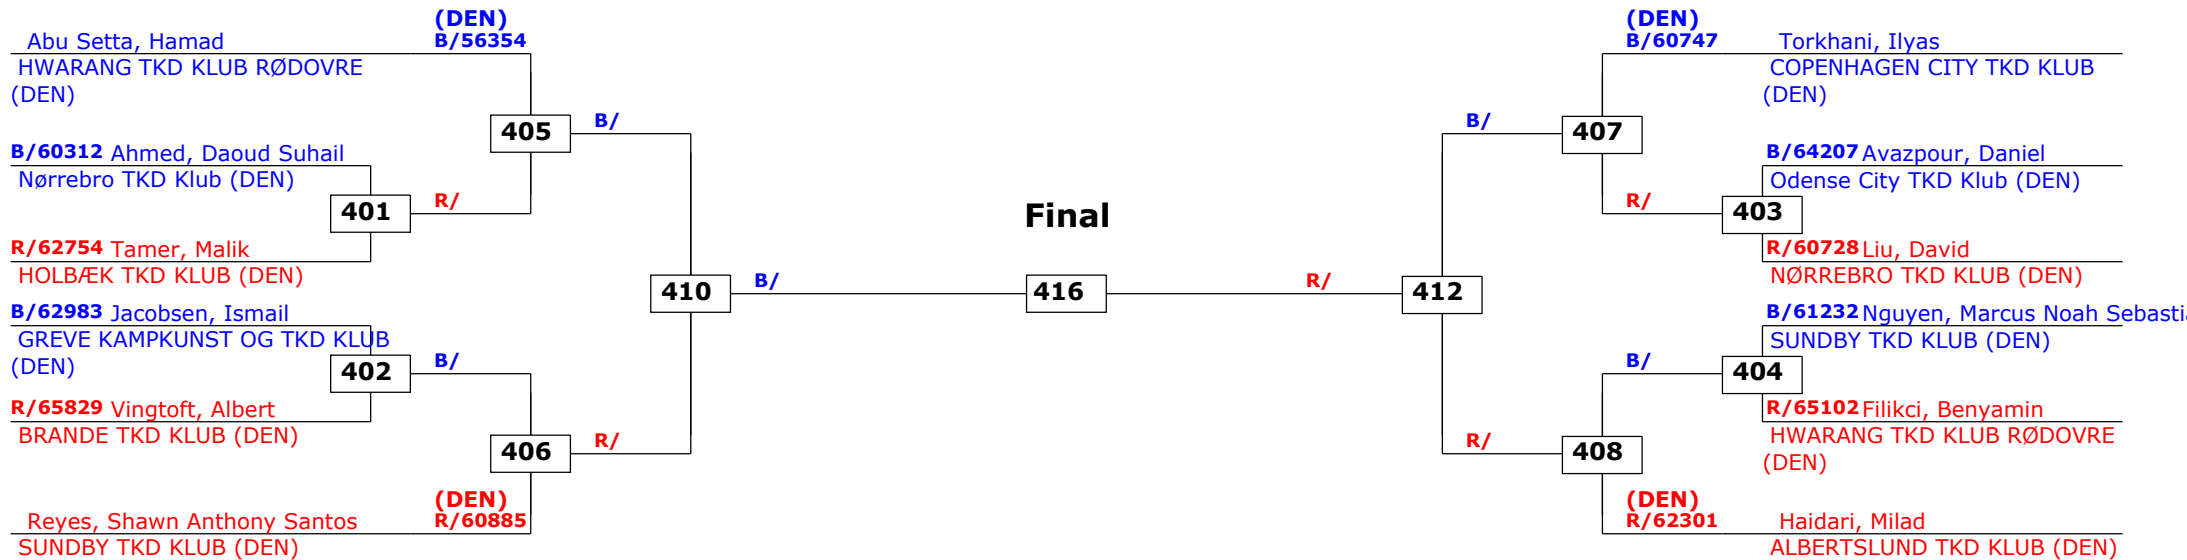

Prize winners:

DM Kamp 2014

Odense, Denmark

29-11-2014

Boern Oevet Male A -35 (Fly)

Active competitors: 12

Competition date: 29-11-2014

Result legend: (PUN) Punishment
(WDR) Withdrawal (KO) Knock out
(DSQ) Disqualified (SDP) Sudden death
(RSC) Ref. stop contest (PTG) Points win (gap)
(SUP) Superiority (PTF) Points win (normal)