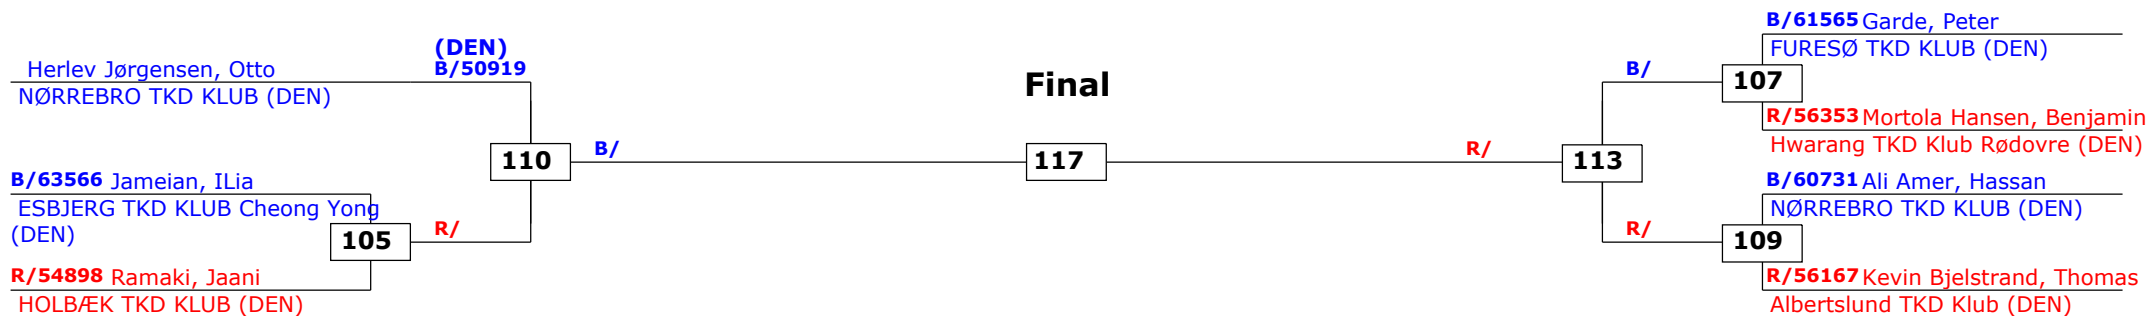

DM Kamp 2014
Odense, Denmark
29-11-2014
Cadet Male A -49 (Light)
Active competitors: 7
Competition date: 29-11-2014

Result legend: (PUN) Punishment
(WDR) Withdrawal (KO) Knock out
(DSQ) Disqualified (SDP) Sudden death
(RSC) Ref. stop contest (PTG) Points win (gap)
(SUP) Superiority (PTF) Points win (normal)

Prize winners: