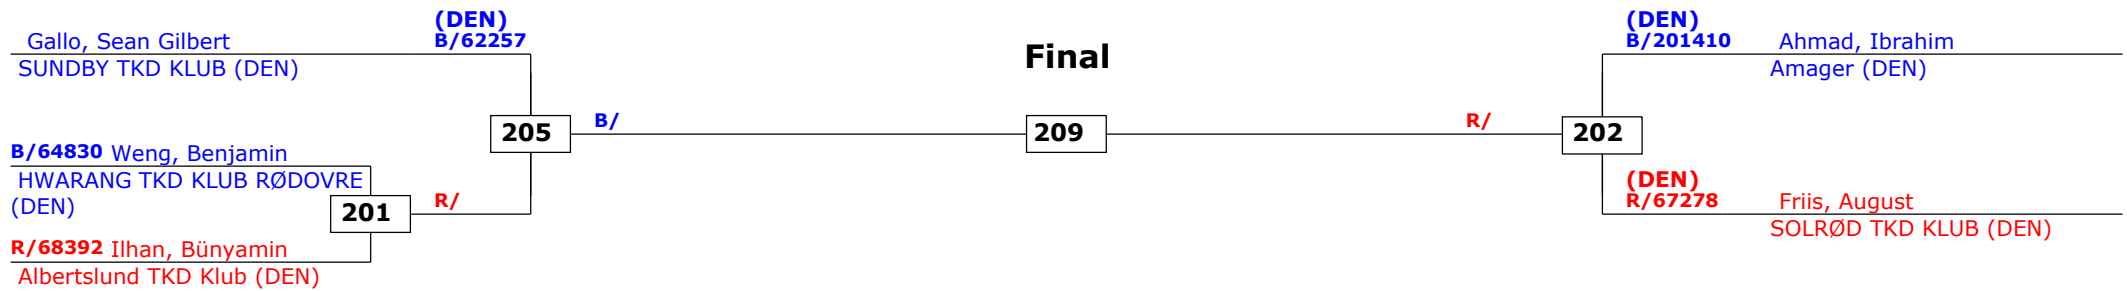

DM Kamp 2014

Odense, Denmark

29-11-2014

Boern Oevet Male A -26 (Ultra Fin)

Active competitors: 5

Competition date: 29-11-2014

Result legend: (PUN) Punishment
(WDR) Withdrawal (KO) Knock out
(DSQ) Disqualified (SDP) Sudden death
(RSC) Ref. stop contest (PTG) Points win (gap)
(SUP) Superiority (PTF) Points win (normal)