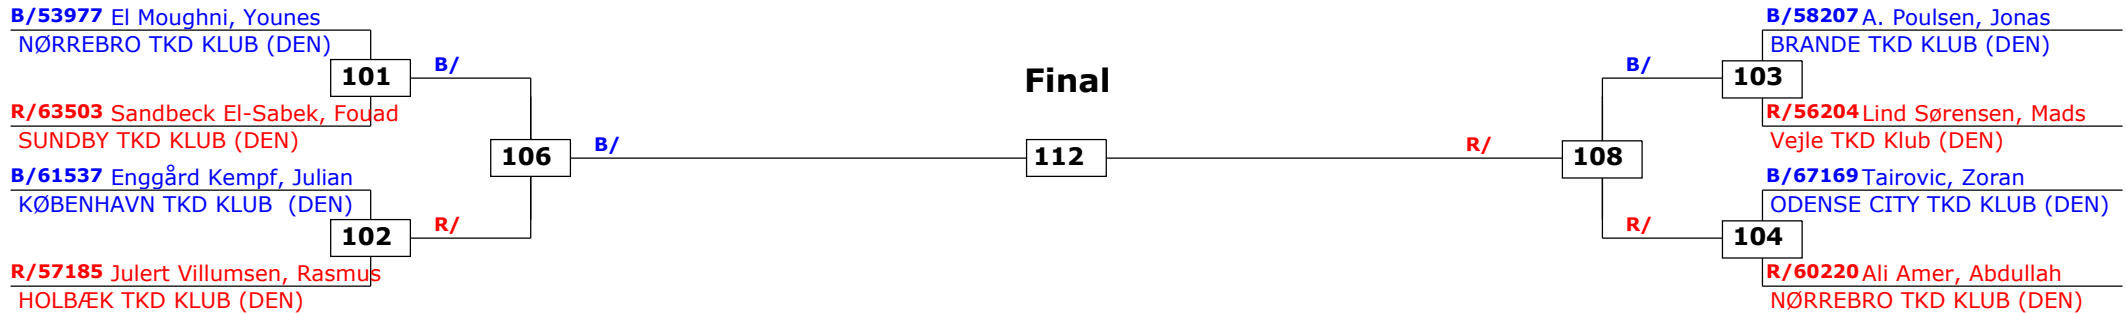

DM Kamp 2014
Odense, Denmark
29-11-2014
Cadet Male A -41 (Bantam)
Active competitors: 8
Competition date: 29-11-2014

Result legend:

(WDR) Withdrawal	(PUN) Punishment
(DSQ) Disqualified	(KO) Knock out
(RSC) Ref. stop contest	(SDP) Sudden death
(SUP) Superiority	(PTG) Points win (gap)
	(PTF) Points win (normal)

Prize winners: