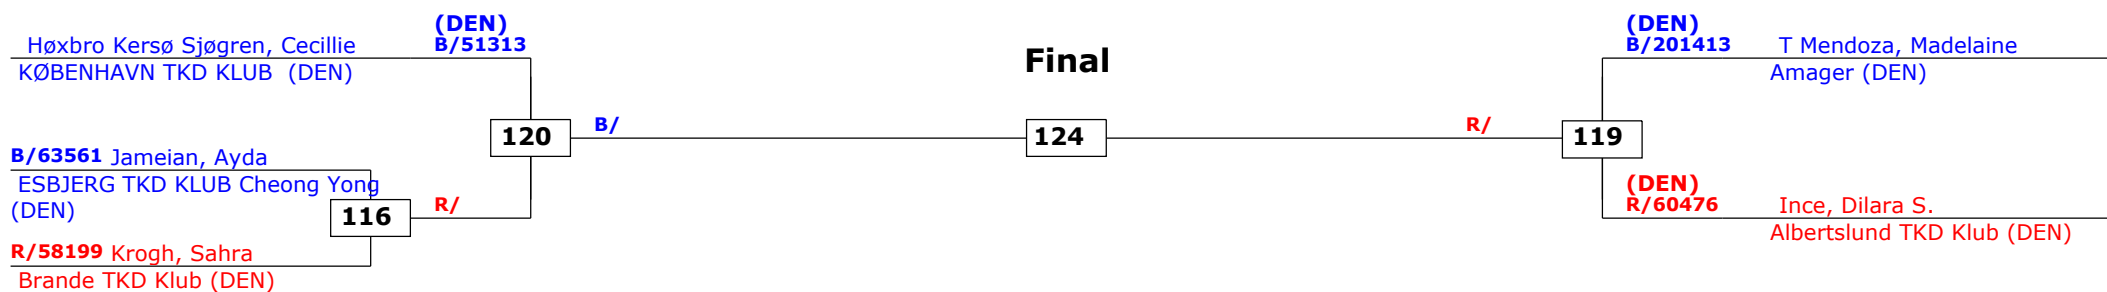

DM Kamp 2014
Odense, Denmark
29-11-2014
Cadet Female A -51 (Light Light)
Active competitors: 5
Competition date: 29-11-2014

Result legend:

(WDR) Withdrawal	(PUN) Punishment
(DSQ) Disqualified	(KO) Knock out
(RSC) Ref. stop contest	(SDP) Sudden death
(SUP) Superiority	(PTG) Points win (gap)
	(PTF) Points win (normal)

Prize winners: