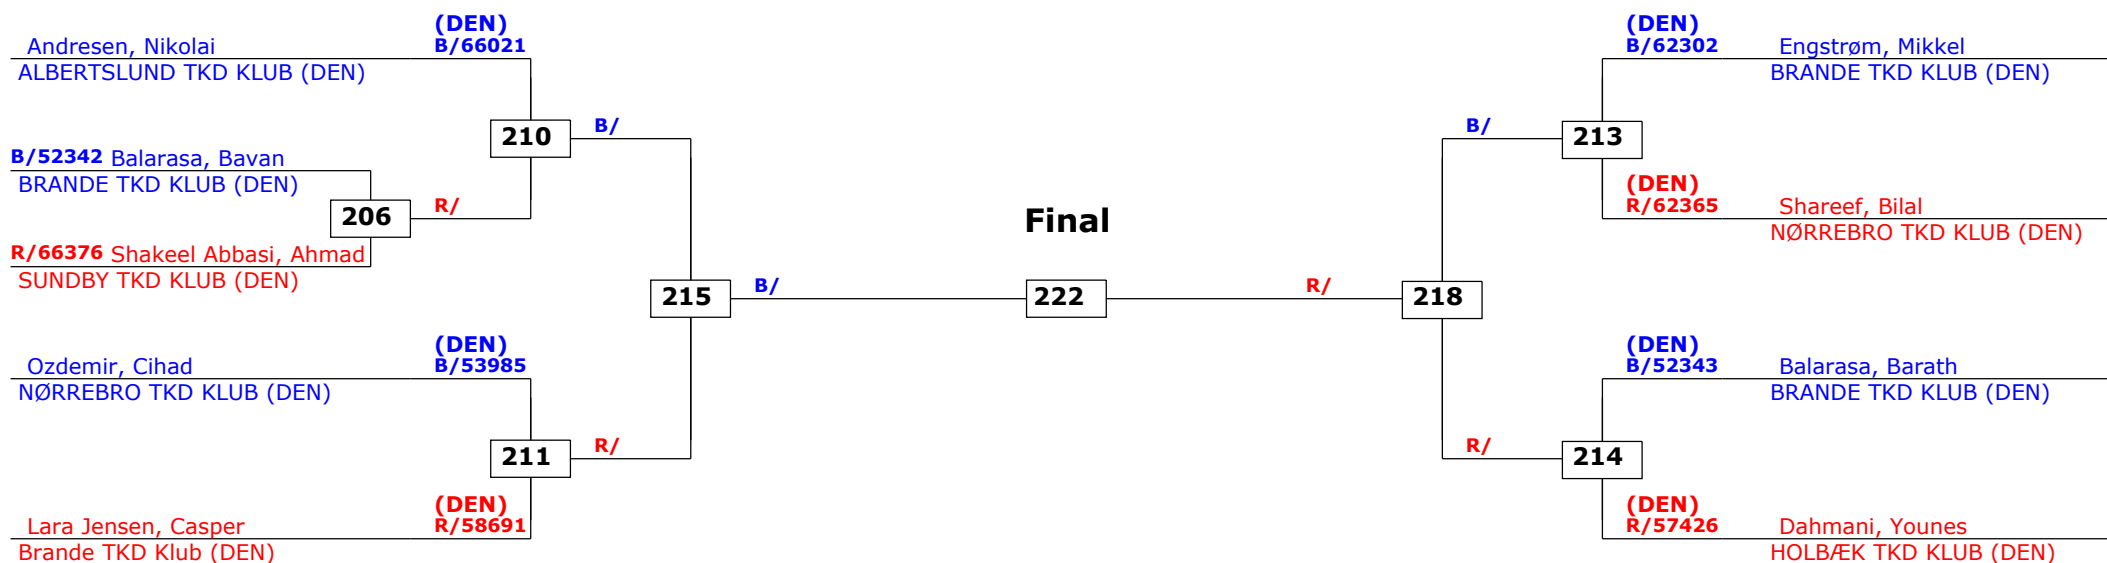

DM Kamp 2014
Odense, Denmark
29-11-2014
Cadet Male A -45 (Feather)
Active competitors: 9
Competition date: 29-11-2014

Result legend:

(WDR) Withdrawal	(PUN) Punishment
(DSQ) Disqualified	(KO) Knock out
(RSC) Ref. stop contest	(SDP) Sudden death
(SUP) Superiority	(PTG) Points win (gap)
	(PTF) Points win (normal)

Prize winners: