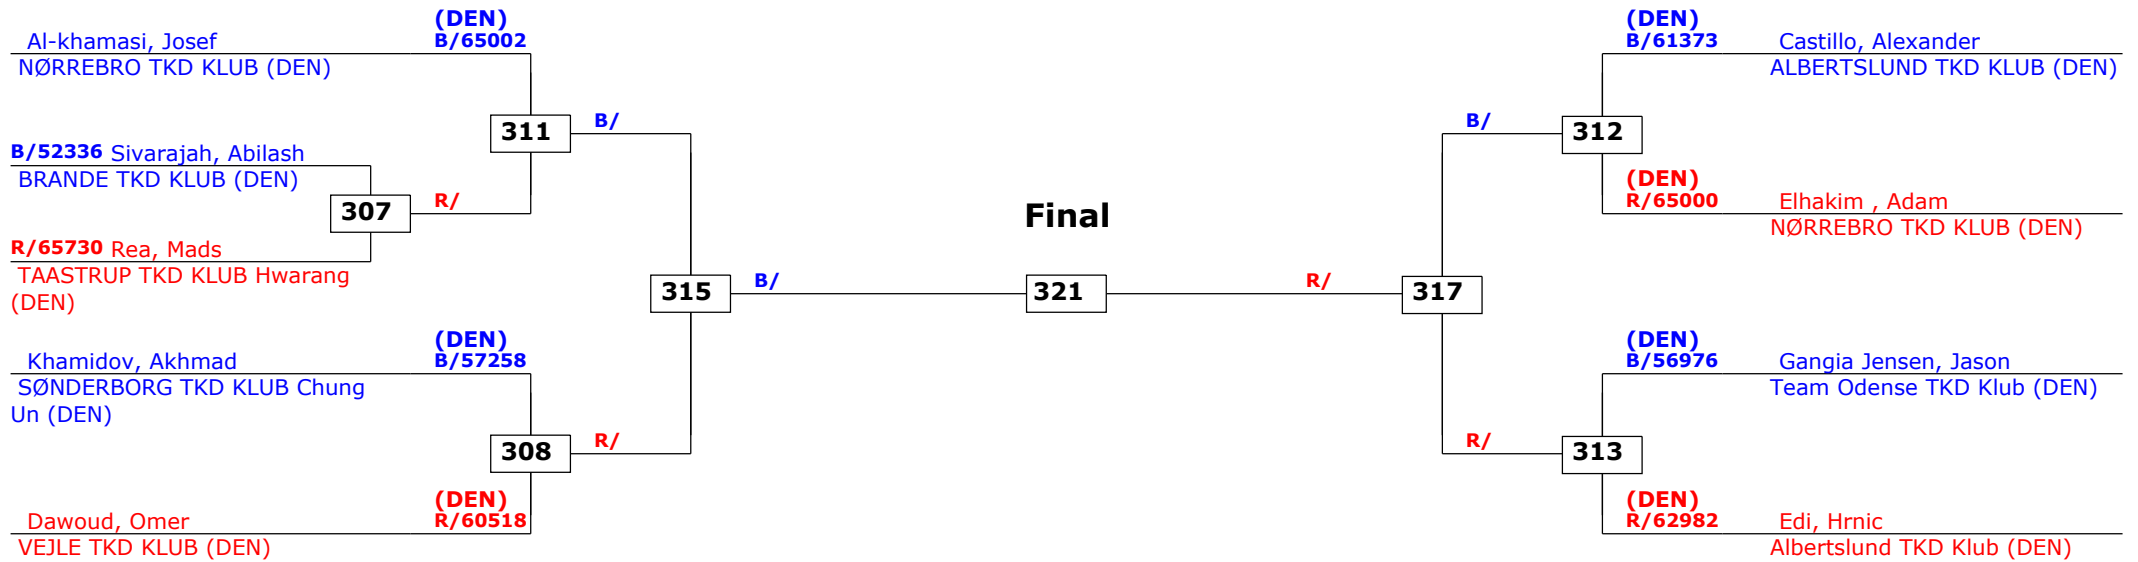

DM Kamp 2014
Odense, Denmark
29-11-2014
Cadet Male A -37 (Fly)
Active competitors: 9
Competition date: 29-11-2014

Result legend: (PUN) Punishment
(WDR) Withdrawal (KO) Knock out
(DSQ) Disqualified (SDP) Sudden death
(RSC) Ref. stop contest (PTG) Points win (gap)
(SUP) Superiority (PTF) Points win (normal)

Prize winners: